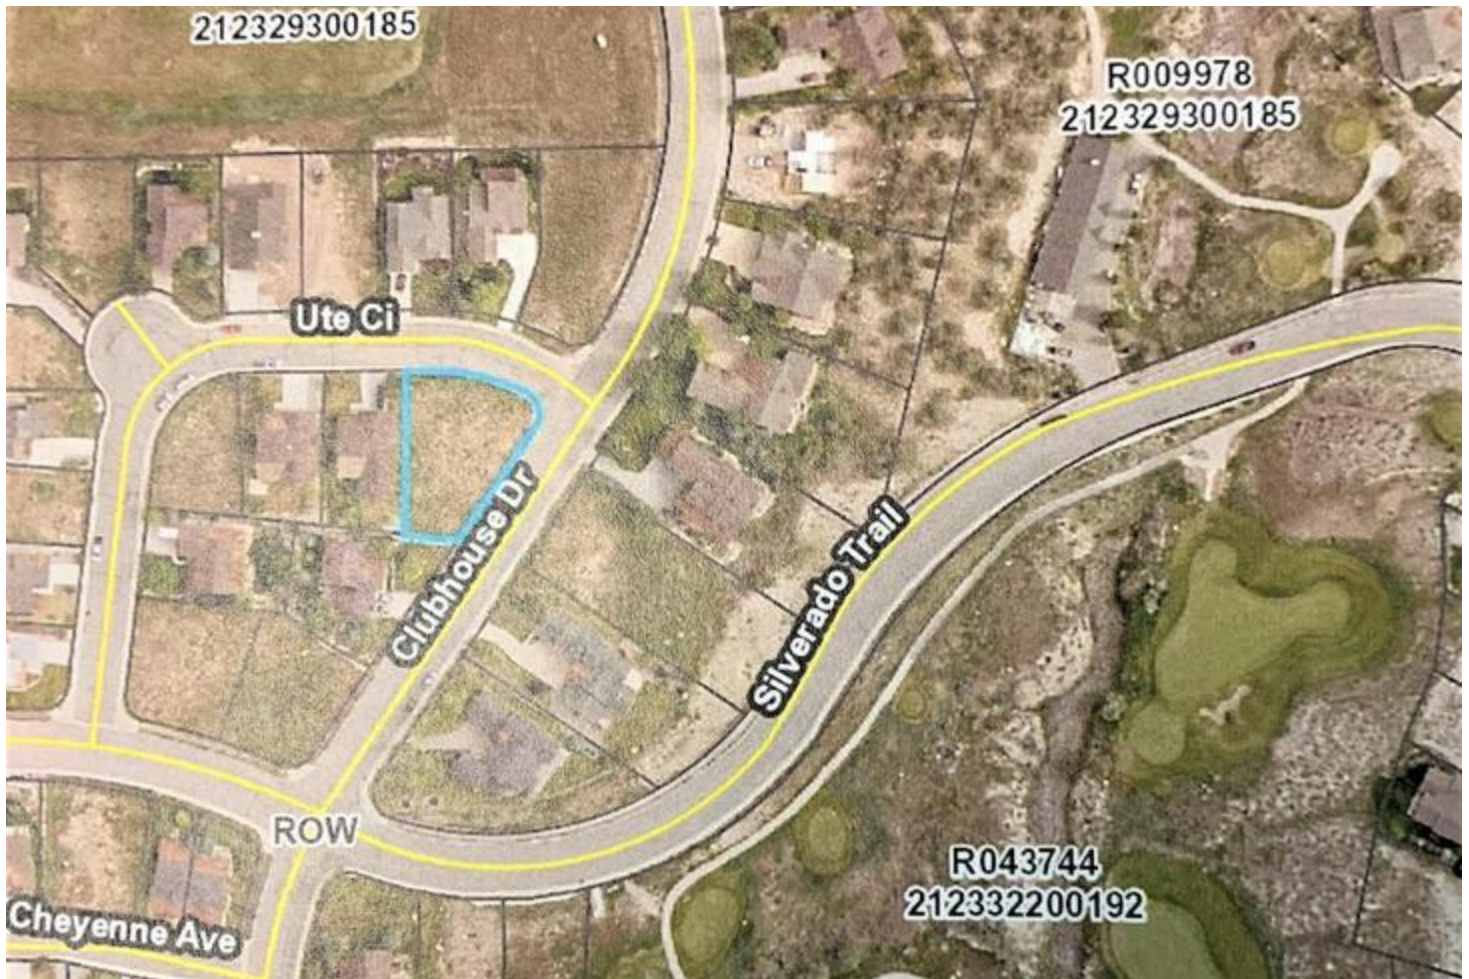

885 Ute Circle New Castle, CO 81647

\$ 75,500

GREAT LOCATION, corner lot on Ute Circle and Clubhouse Drive in Lakota Canyon Ranch. James Engh designed championship golf course. Easy walking distance to Lakota Canyon Ranch Activities Center. Ownership includes free use of the Activities Center, pool, workout facility and much more. This is a flat lot that should make it easy to build on, should not require an expensive foundation.