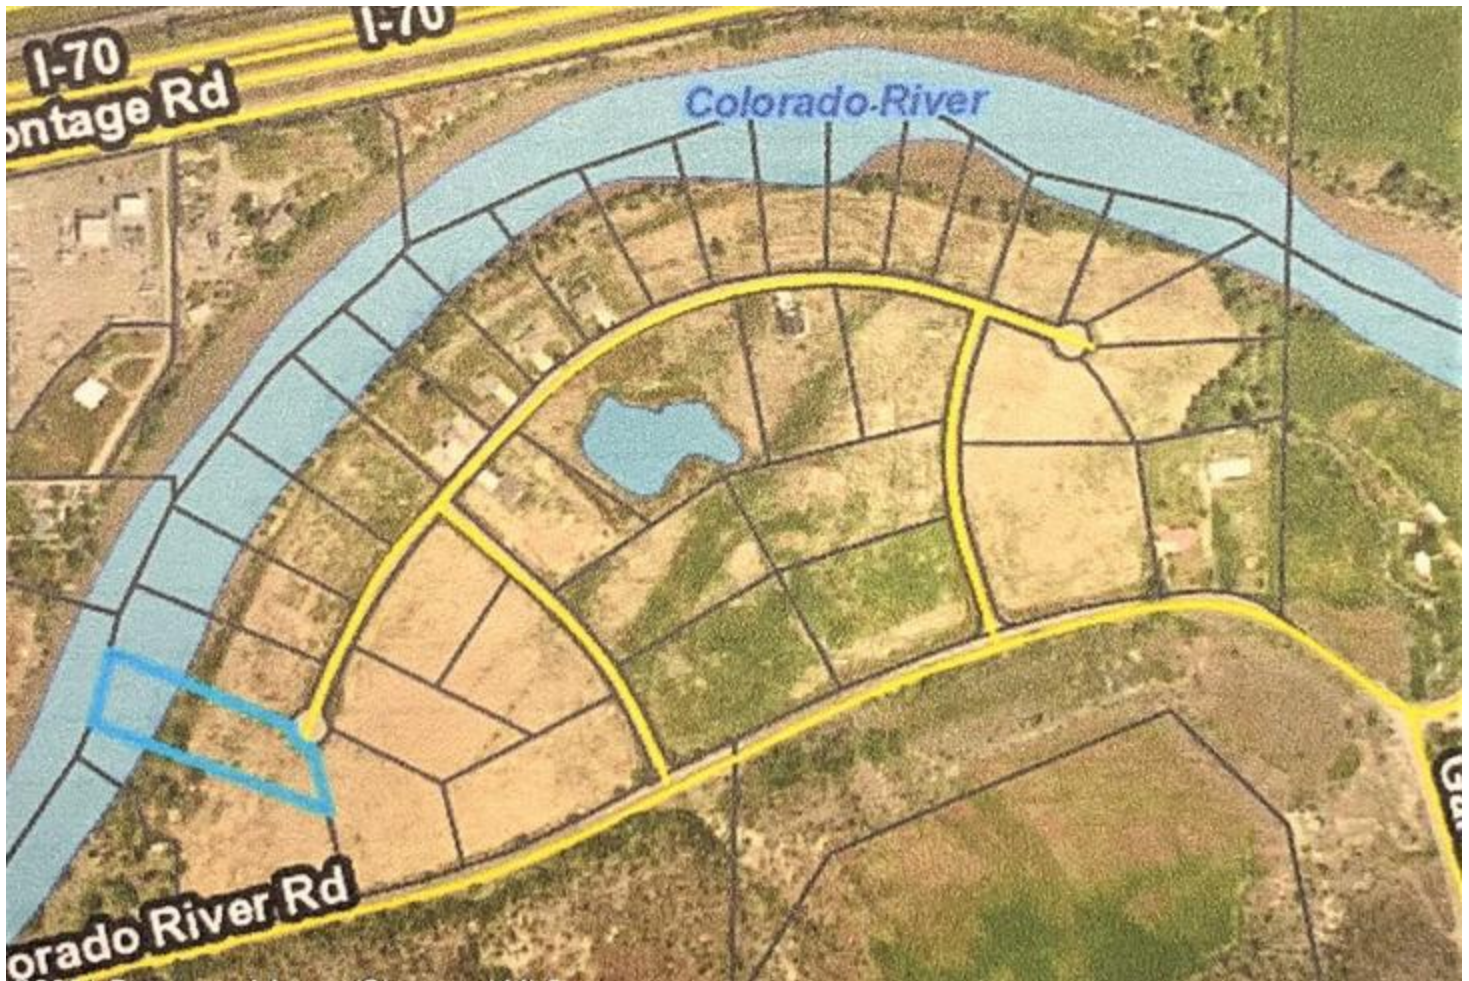

Lot 2 Rapids View Lane New Castle, CO 81647

\$ 230,000

Great location with access to the Colorado River. This river Lot sits on the south bank of the Colorado River with fabulous views and easy river access for the homeowner. Large 2 Acre lot with room to park the toys. Enjoy river access for fishing, boating, swimming or just listen to the serenity of the river's rapids. Rural living at Rapids on the Colorado. For all available lots in Rapids on the Colorado refer to the plat map in photos.